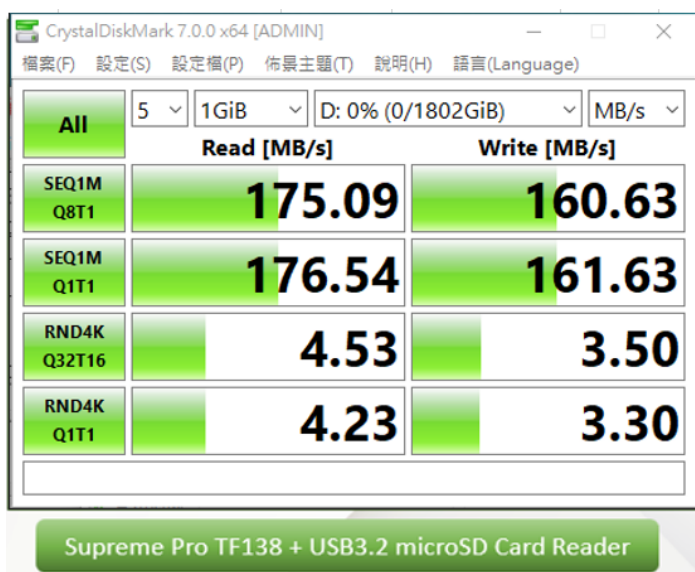

Ordering Information

Features

- Diverse capacities: 256GB/512GB/1TB/2TB
- High compatibility across multiple devices: Camera, Action CAM, DRONE, Game Console, Laptop, Tablet and Smart Phone
- Write-in protection & ECC (Error Correcting Code)
- A2 qualified – help to install and run APPs faster
- V30 video speed class: can record a minimum 30MB of video per second
- Support Full HD 1080p and Ultra HD 4K recording and playback
- Transfer speeds of up to READ 170MB/s and WRITE 160MB/s*
- Support DDR200 speed mode to enhance the UHS-I performance

Specifications

- Capacity: 256GB/512GB/1TB/2TB
- Standard: SD 6.1
- R/W performance*:
  Read speed up to 170 MB/s
  Write speed up to 160 MB/s
- Speed Class:
  UHS-I U3 / V30 / A2
- Dimensions (L x W x H): 15 x 11 x 1mm
  Weight: 0.25g
- Warranty: 5 year

Capacity	Part Number	EAN Code
256GB	AGI256GSPTF138	4718009611320
	AGI256G2BTF138	4718009611337
	AGI256G2CTF138	4718009611344
512GB	AGI512GSPTF138	4718009612747
	AGI512G2BTF138	4718009612754
	AGI512G2CTF138	4718009612761
1TB	AGI1T0GGSTF138	4718009612327
	AGI1T0G2BTF138	4718009612471
	AGI1T0G2CTF138	4718009612488
2TB	AGI2T0GGSTF138	4718009612303
	AGI2T0G2BTF138	4718009612495
	AGI2T0G2CTF138	4718009612501

* This microSDXC card can achieve maximum speed with AGI CR138 reader, but the actual speed may vary depending on the testing environment.