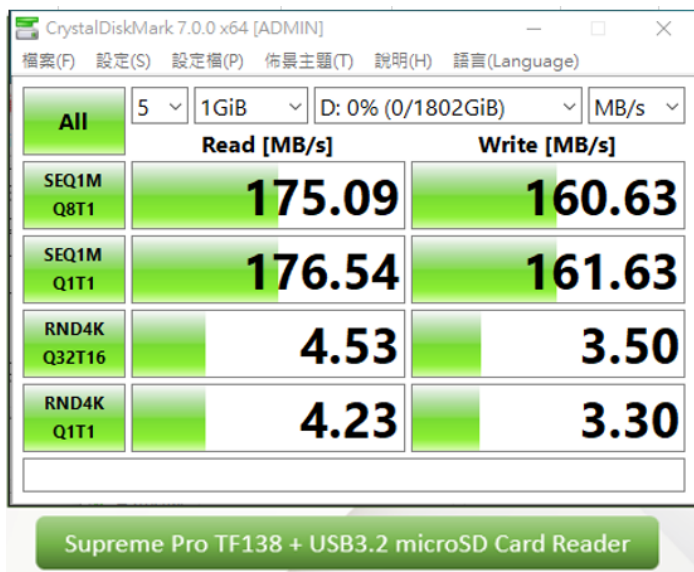

Ordering Information

Features

- Diverse capacities: 256GB/512GB/1TB/2TB
- High compatibility across multiple devices: Camera, Action CAM, DRONE, Game Console, Laptop, Tablet and Smart Phone
- Write-in protection & ECC (Error Correcting Code)
- A2 qualified – help to install and run APPs faster
- V30 video speed class: can record a minimum 30MB of video per second
- Support Full HD 1080p and Ultra HD 4K recording and playback
- Transfer speeds of up to READ 170MB/s and WRITE 160MB/s\*
- Support DDR200 speed mode to enhance the UHS-I performance

Capacity	Part Number	EAN Code
1TB	AGI1T0GGSTF138	4718009612327
2TB	AGI2T0GGSTF138	4718009612303
1TB	AGI1T0G2BTF138	4718009612471
2TB	AGI2T0G2BTF138	4718009612495
1TB	AGI1T0G2CTF138	4718009612488
2TB	AGI2T0G2CTF138	4718009612501

Specifications

- Capacity: 256GB/512GB/1TB/2TB
- Standard: SD 6.1
- R/W performance\*:  
Read speed up to 170 MB/s  
Write speed up to 160 MB/s
- Speed Class:  
UHS-I U3 / V30 / A2
- Dimensions (L x W x H): 15 x 11 x 1mm  
Weight: 0.25g
- Warranty: 5 year