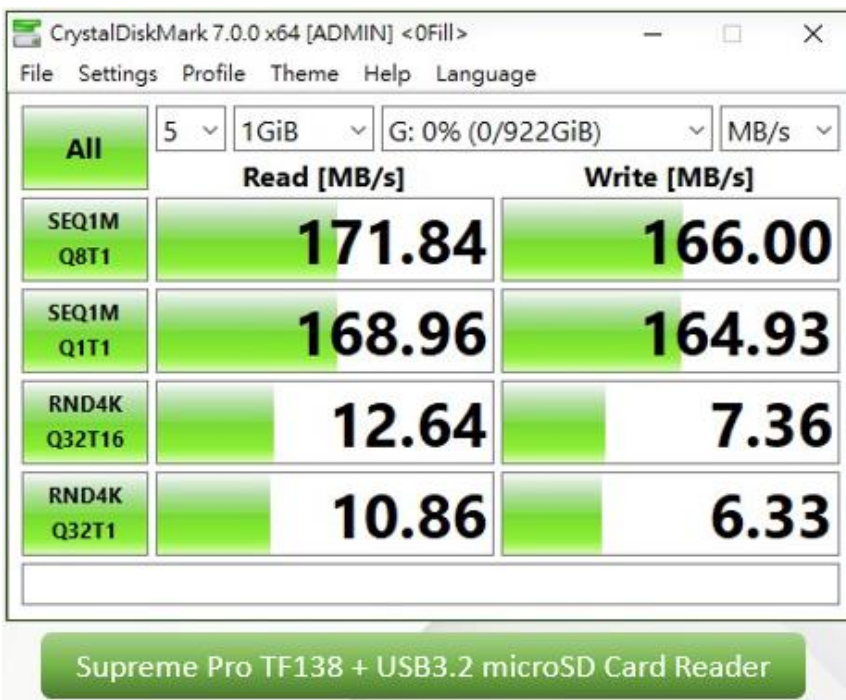

### Ordering Information

Capacity	Part Number	EAN Code
1TB	AGI1T0GGSTF138	4718009612327
2TB	AGI2T0GGSTF138	4718009612303

### Features

- Diverse capacities: 1TB/2TB
- High compatibility across multiple devices: Camera, Action CAM, DRONE, Game Console, Laptop, Tablet and Smart Phone
- Write-in protection & ECC (Error Correcting Code)
- A2 qualified – help to install and run APPs faster
- V30 video speed class: can record a minimum 30MB of video per second
- Support Full HD 1080p and Ultra HD 4K recording and playback
- Transfer speeds of up to READ 170MB/s and WRITE 160MB/s\*
- Support DDR200 speed mode to enhance the UHS-I performance

### Specifications

- Capacity: 1TB/2TB
- Standard: SD 6.1
- R/W performance\*:  
Read speed up to 170 MB/s  
Write speed up to 160 MB/s
- Speed Class:  
UHS-I U3 / V30 / A2
- Dimensions (L x W x H): 15 x 11 x 1mm  
Weight: 0.25g
- Warranty: 5 year